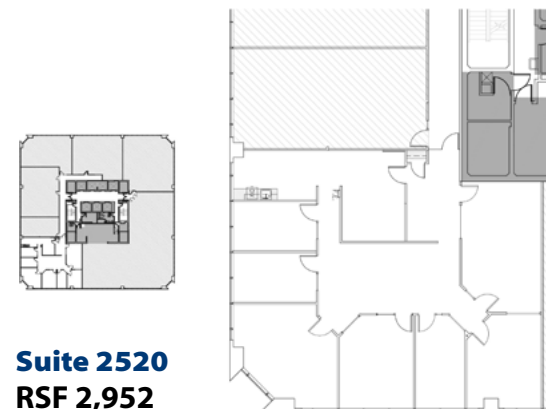

Tim Holt
Senior Vice President
206-613-5330
tholt@waholdings.com

Proudly Managed by: WASHINGTON HOLDINGS

Suite 2510
RSF 6,641

Suite 2520
RSF 2,952

Suite 2528
RSF 6,587