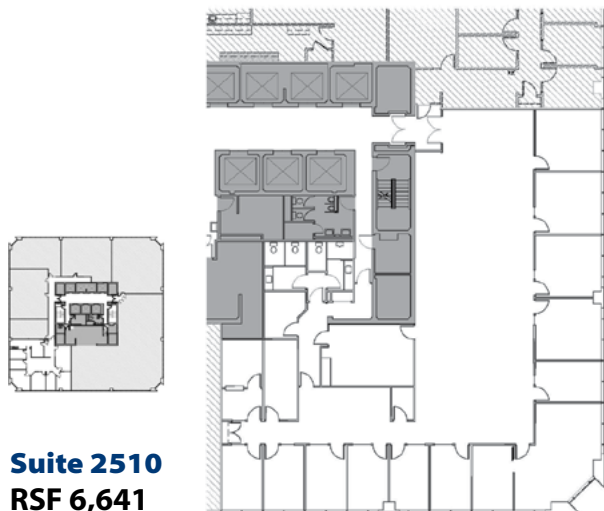

Tim Holt
Senior Vice President
206-613-5330
tholt@waholdings.com

Proudly Managed by: WASHINGTON HOLDINGS

Suite 2510
RSF 6,641

Suite 2520
RSF 2,952

Suite 2528
RSF 6,587