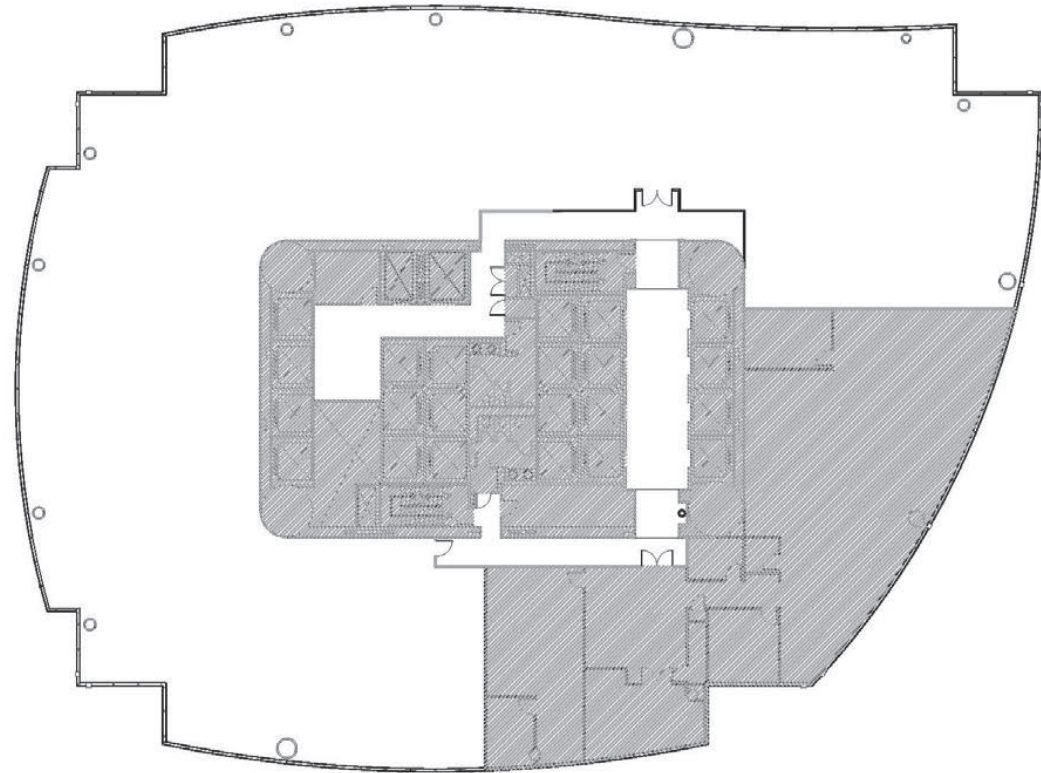

UNION
SQUARE

TWO UNION SQUARE

SUITE

500

RSF

16,222

CONTACT

Mark Barbieri

Executive Vice President

206-613-5316

mbarbieri@waholdings.com

Tim Holt

Senior Vice President

206-613-5330

tholt@waholdings.com

Proudly Managed by

N