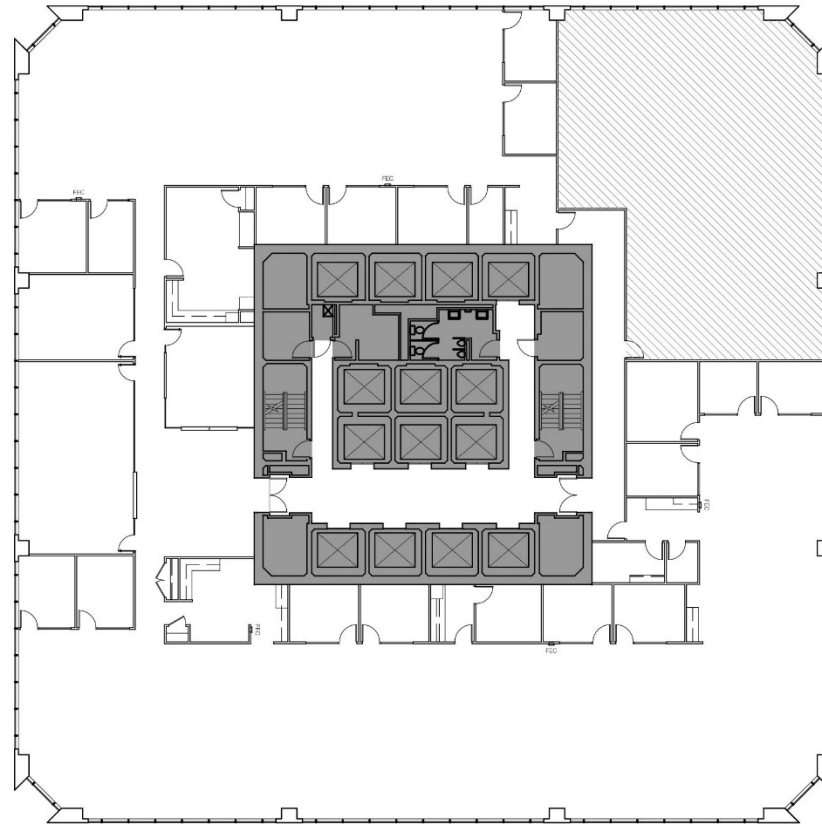

UNION
SQUARE

ONE UNION SQUARE

SUITE

500

RSF

15,794

CONTACT

Mark Barbieri

Executive Vice President
206-613-5316
mbarbieri@waholdings.com

Tim Holt

Senior Vice President
206-613-5330
tholt@waholdings.com

Mick Newell

Vice President of Leasing
206-613-5318
mnewell@waholdings.com

Proudly Managed by

PROPERTY TOUR