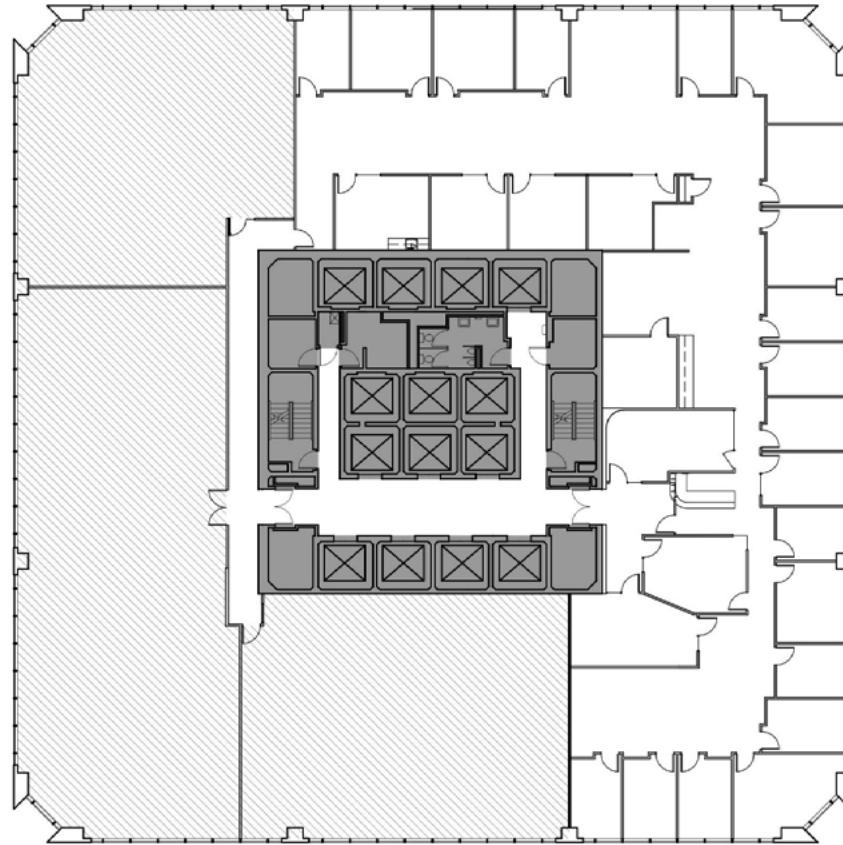

UNION
SQUARE

ONE UNION SQUARE

SUITE

1500

RSF

9,731

CONTACT

Mark Barbieri

Executive Vice President
206-613-5316
mbarbieri@waholdings.com

Tim Holt

Senior Vice President
206-613-5330
tholt@waholdings.com

Mick Newell

Vice President of Leasing
206-613-5318
mnewell@waholdings.com

Proudly Managed by

PROPERTY TOUR