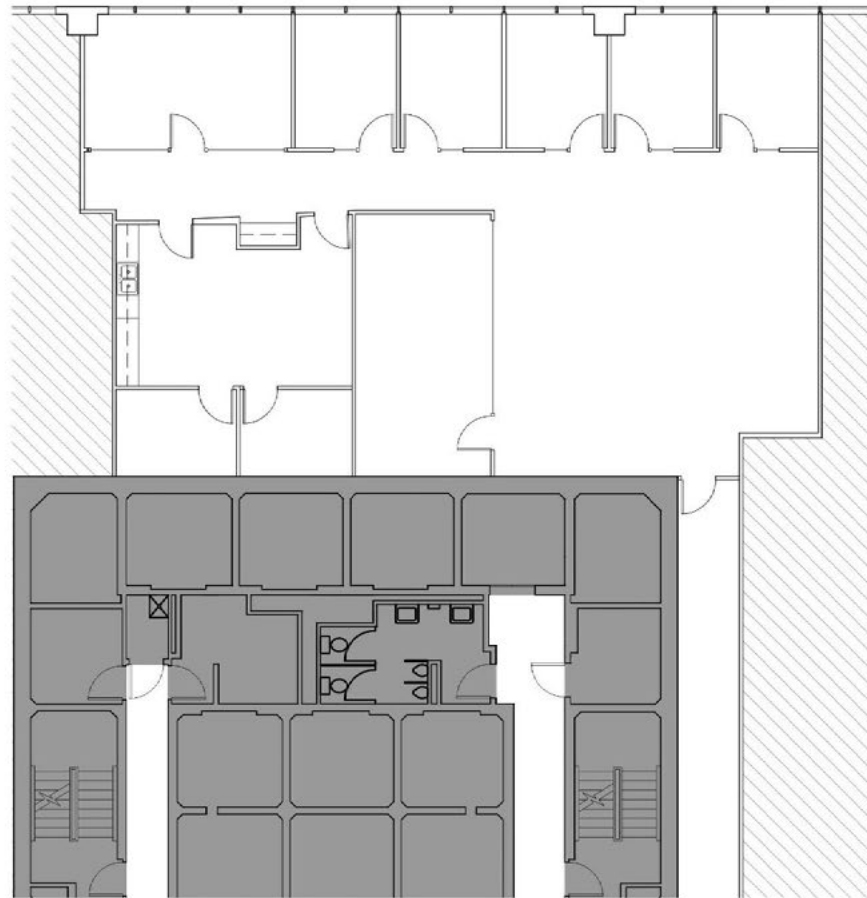

UNION
SQUARE

ONE UNION SQUARE

SUITE

601

RSF

3,048

CONTACT

Mark Barbieri

Executive Vice President
206-613-5316
mbarbieri@waholdings.com

Tim Holt

Executive Vice President
206-613-5330
tholt@waholdings.com

Mick Newell

Vice President of Leasing
206-613-5318
mnewell@waholdings.com

Proudly Managed by

PROPERTY TOUR